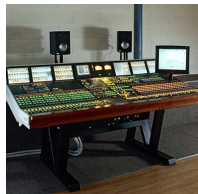

Apollo

Digital audio console with a channel count that sets a new industry benchmark and an innovative, highly responsive control surface.

POD

POD

Alpha

The Alpha is an all digital audio console for live production and on-air use. An OB version is available for Outside Broadcast facilities.

POD

POD

Sigma

Based on the highly scaleable Alpha operating platform, Sigma provides unprecedented levels of redundancy for its class.

POD

POD

Omega

Omega with Bluefin provides the industry's most advanced, economical and practical way to deliver 160 channel processing paths.

POD

POD

Zeta

The Zeta is the third digital console to emerge from Calrec's internationally successful Alpha and Sigma digital development programme.

POD

POD